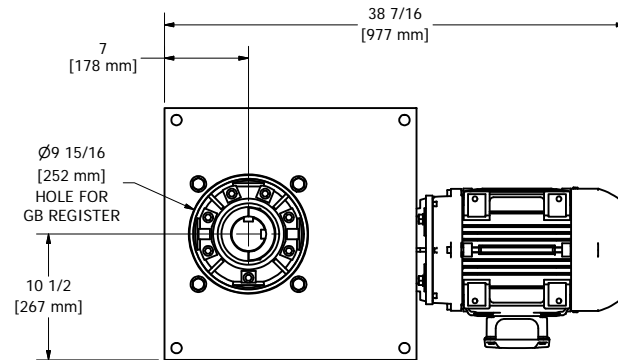

Ø 4 1/2
[114 mm]

DRAWN	7/27/2010	 7519 Prairie Oak Dr Houston, TX 77086 281-893-4774 281-893-1027 FAX		
CHECKED				
QA		TITLE		
MFG		GENERAL ARRANGEMENT, M2A10 AT 60 HZ AND M2A07 AT 50 HZ		
APPROVED		SIZE	DWG NO	REV
		C	GA11383	
		SCALE	SHEET 2 OF 2	