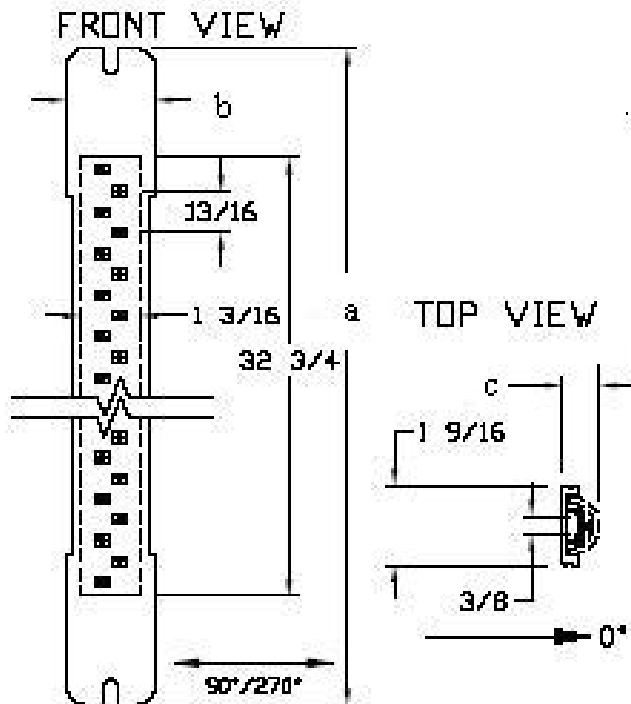

FEATURES

Retrofit for Existing T8 Fluorescent Lamp 1~8 feet
Energy Efficiency & Long Life
Ballast-Free & User-Friendly Installation
Adjustable Light Distribution for Desired Effect

CHARACTERISTICS*

Dimension: 1, 2, 3, 4, 5, 6, 7, 8 feet
Electrical: 120VAC, 60Hz
Power: 3.2 Watts / ft
Light Output: 197 lm / ft
Efficacy: 61 lm / Watt
Color Temperature: options range from
3500K to 7000K

* Ratings based on single-sided PCB and CCT= 4200K.

SimpleTube™

AB-ST Series

Dimension Data

Part No.	Description	Length* (a)	Width(b)	Depth(c)
AB-ST3BC-42S-20M	3 ft center light, clear glass, black finish	37 3/16"	1 3/4"	7/16"
AB-ST3BC-42S-60-20M	3 ft center light, clear glass, black finish, 60°	37 3/16"	1 3/4"	7/16"
AB-ST3BC-42S-60-20ME	3 ft end light, clear glass, black finish, 60°	37 3/16"	1 3/4"	7/16"
AB-ST4BC-42S-20M	4 ft center light, clear glass, black finish	49 3/16"	1 3/4"	7/16"
AB-ST4BC-42S-60-20M	4 ft center light, clear glass, black finish, 60°	49 3/16"	1 3/4"	7/16"
AB-ST4BC-42S-60-20ME	4 ft end light, clear glass, black finish, 60°	49 3/16"	1 3/4"	7/16"
AB-ST5BC-42S-20M	5 ft center light, clear glass, black finish	61 3/16"	1 3/4"	7/16"
AB-ST5BC-42S-60-20M	5 ft center light, clear glass, black finish, 60°	61 3/16"	1 3/4"	7/16"
AB-ST5BC-42S-60-20ME	5 ft end light, clear glass, black finish, 60°	61 3/16"	1 3/4"	7/16"
AB-ST6BC-42S-20M	6 ft center light, clear glass, black finish	73 3/16"	1 3/4"	7/16"
AB-ST6BC-42S-60-20M	6 ft center light, clear glass, black finish, 60°	73 3/16"	1 3/4"	7/16"
AB-ST6BC-42S-60-20ME	6 ft end light, clear glass, black finish, 60°	73 3/16"	1 3/4"	7/16"

*Tested and calculated by ITL report

Remark:

1. Built-in LED driver, no bulky heat sink or external power supply
2. Option for glass (clear/ frosted), finish (black/ white), display angle (180°~30°) are available