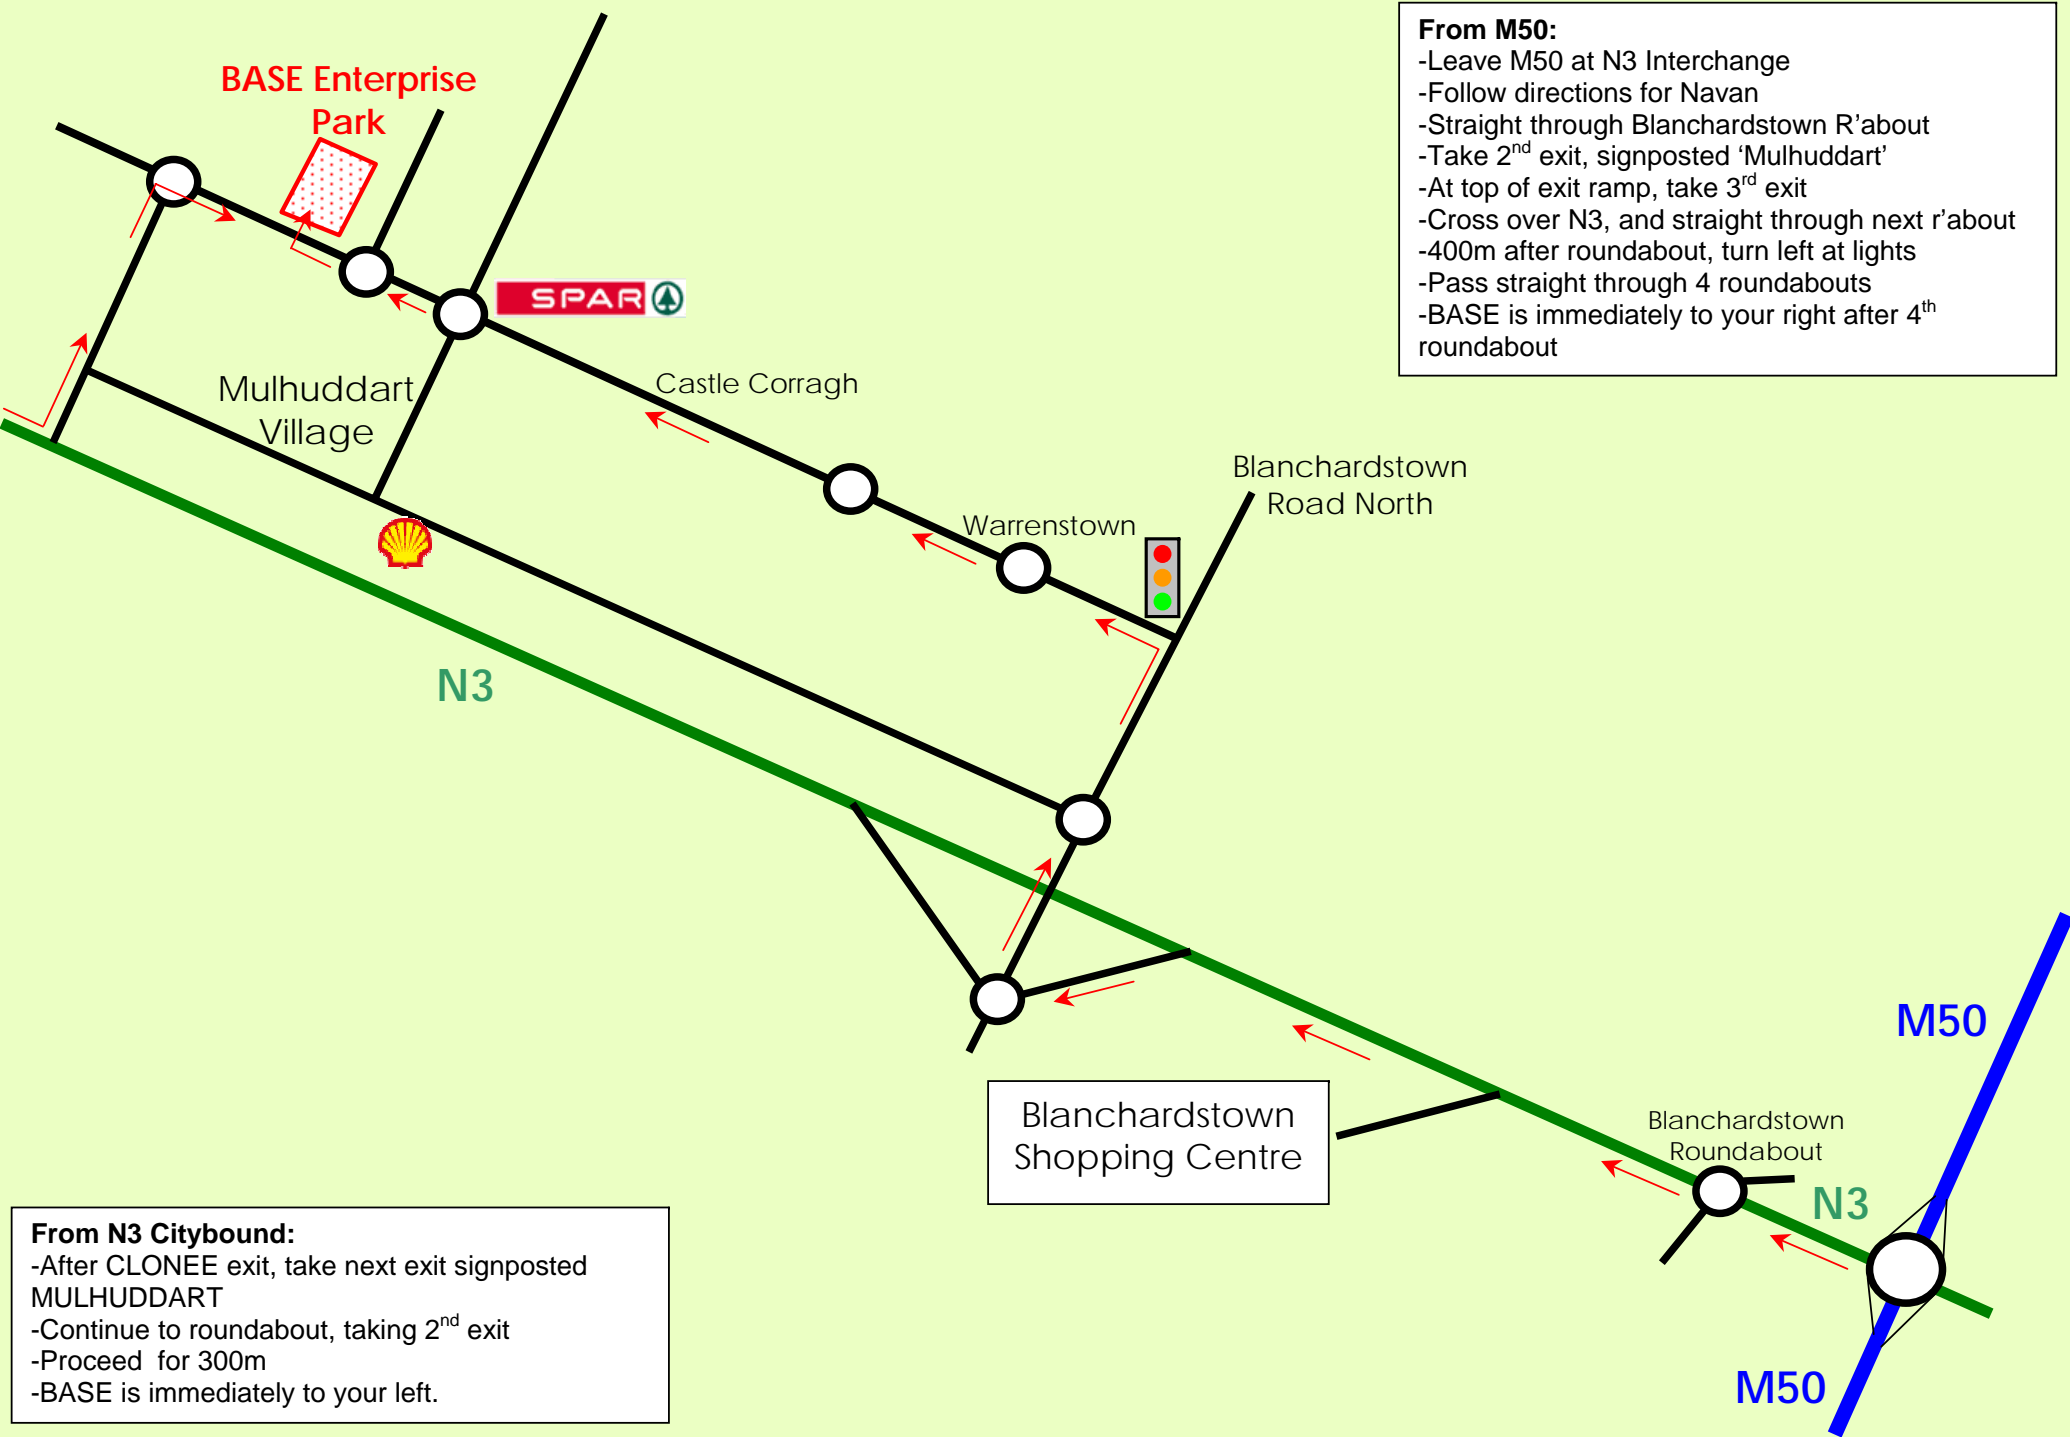

**From M50:**

- Leave M50 at N3 Interchange
- Follow directions for Navan
- Straight through Blanchardstown R'about
- Take 2<sup>nd</sup> exit, signposted 'Mulhuddart'
- At top of exit ramp, take 3<sup>rd</sup> exit
- Cross over N3, and straight through next r'about
- 400m after roundabout, turn left at lights
- Pass straight through 4 roundabouts
- BASE is immediately to your right after 4<sup>th</sup> roundabout

**From N3 Citybound:**

- After CLONEE exit, take next exit signposted MULHUDDART
- Continue to roundabout, taking 2<sup>nd</sup> exit
- Proceed for 300m
- BASE is immediately to your left.