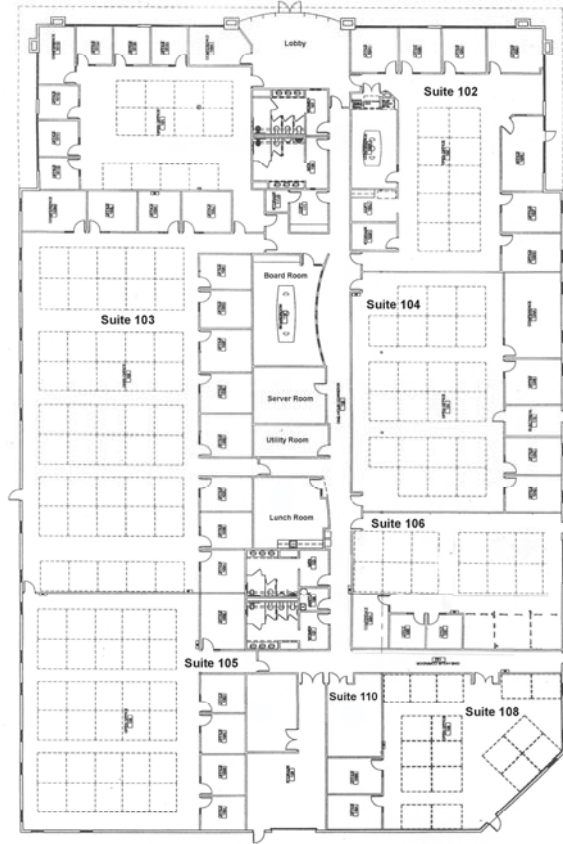

OFFICE SPACE

82 Pioneer Way Mountain View CA

Jaya Patil
jayapatil@gmail.com
408.307.2312
650.210.3604

*For a personal
showing, please call*

408.307.2312

408.307.2310

or experience

a virtual tour

on our website