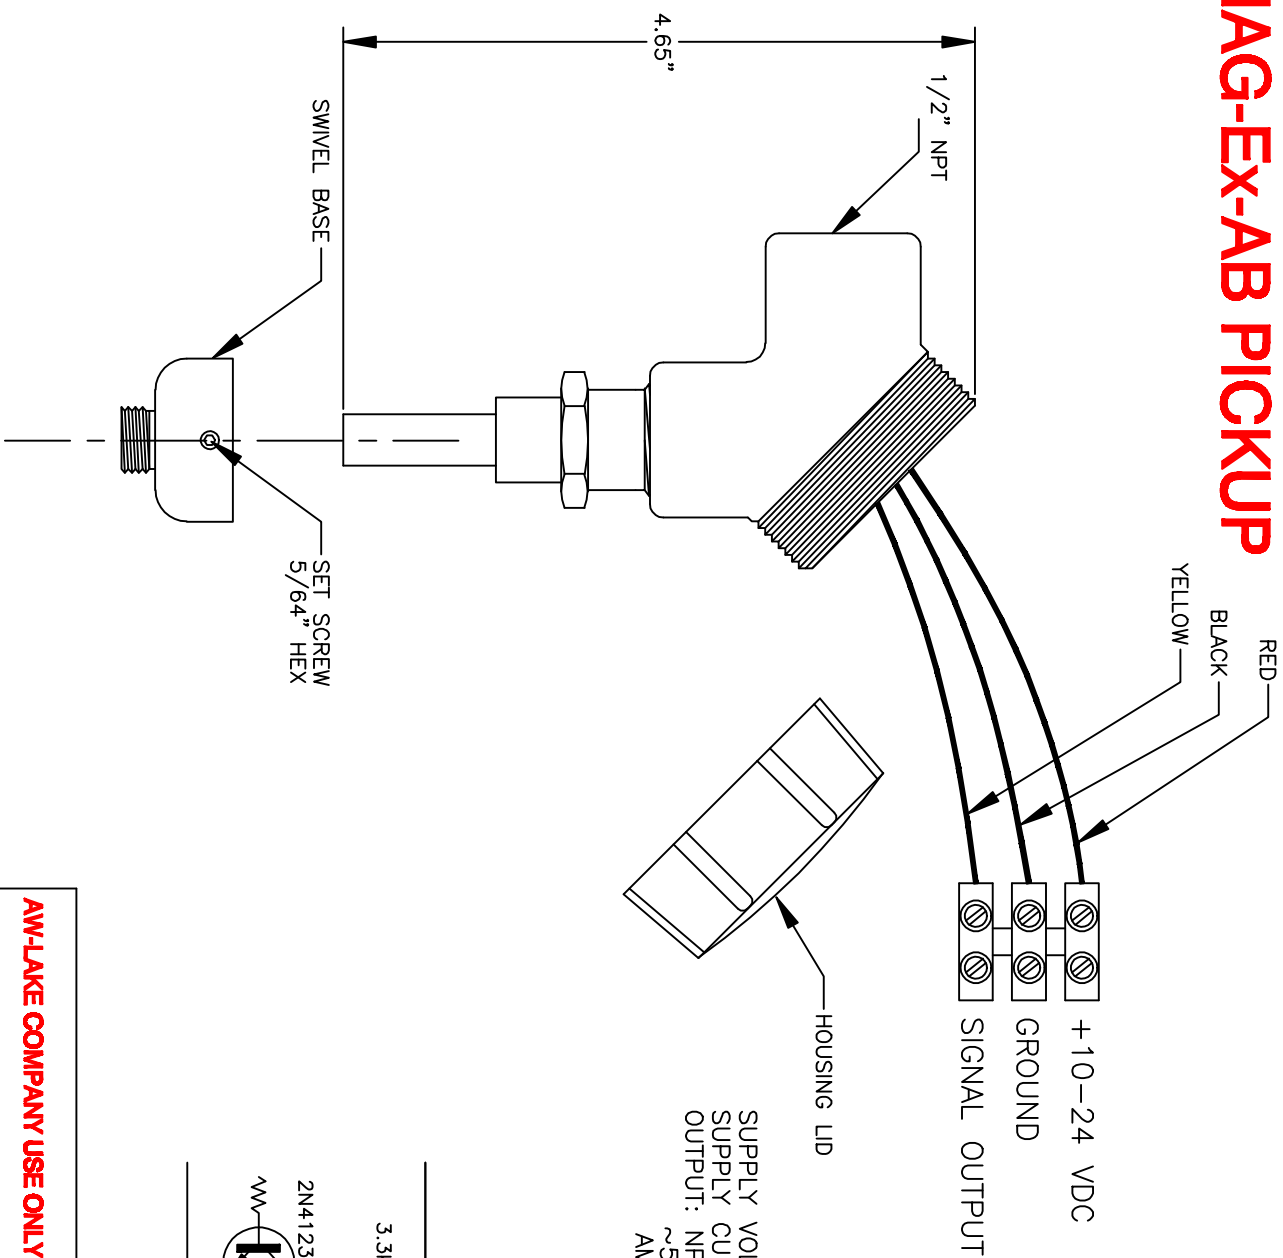

MAG-EX-AB PICKUP

SUPPLY VOLTAGE: 10-24 VOLT DC
 SUPPLY CURRENT: 15mA @ 15V SUPPLY
 OUTPUT: NPN SOURCING
 ~50% DUTY CYCLE SQUARE WAVE
 AMPLITUDE ~ SUPPLY-2 VOLTS

AW-LAKE COMPANY USE ONLY

THIS PRINT, INCLUDING THE INFORMATION CONTAINED IN IT, IS THE PROPERTY OF AW-LAKE COMPANY. IT IS CONSIDERED UNAUTHORIZED TO BE REPRODUCED OR TRANSMITTED IN ANY FORM OR BY ANY MEANS, ELECTRONIC OR MECHANICAL, INCLUDING PHOTOCOPYING, RECORDING, OR BY ANY INFORMATION STORAGE AND RETRIEVAL SYSTEM, WITHOUT THE WRITTEN AGREEMENT OF AW-LAKE COMPANY, EXCEPT UNDER PRIOR WRITTEN AGREEMENT. ANY MODIFICATIONS MADE TO OR COMMENTS WRITTEN ON THIS DRAWING BY UNAUTHORIZED PERSONNEL, WILL VOID THIS DRAWING.

AW-LAKE COMPANY
 8888 INDUSTRIAL DRIVE
 FRANKSVILLE, KY 40316
 TEL: (262) 884-9800
 FAX: (262) 884-9810

TITLE: MAG-EX-AB PICKUP
 DRAWING NUMBER: MAGE307C PART NUMBER: AP04400A
 DATE: 01-05-00 REV: C DRAWN BY: SHANE WILSON
 CHECKED BY: C.H. PAGE 1 OF 1 SCALE: NONE