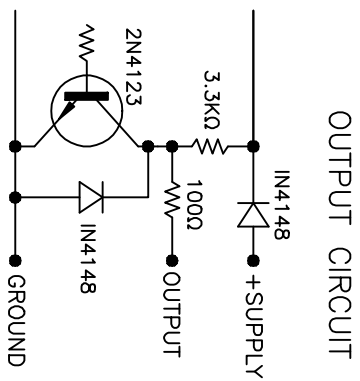

MAG-EX-AB PICKUP

SUPPLY VOLTAGE: 10-24 VOLT DC
 SUPPLY CURRENT: 15mA @ 15V SUPPLY
 OUTPUT: NPN SOURCING
 ~50% DUTY CYCLE SQUARE WAVE
 AMPLITUDE ~ SUPPLY-2 VOLTS

AW-LAKE COMPANY USE ONLY

THIS PRINT, INCLUDING THE INFORMATION CONTAINED IN IT, IS THE PROPERTY OF AW-LAKE COMPANY. IT IS CONSIDERED UNAUTHORIZED TO BE REPRODUCED OR TRANSMITTED IN ANY FORM OR BY ANY MEANS, ELECTRONIC OR MECHANICAL, INCLUDING PHOTOCOPYING, RECORDING, OR BY ANY INFORMATION STORAGE AND RETRIEVAL SYSTEM, WITHOUT THE WRITTEN AGREEMENT OF AW-LAKE COMPANY, EXCEPT UNDER PRIOR WRITTEN AGREEMENT. ANY MODIFICATIONS MADE TO OR COMMENTS WRITTEN ON THIS DRAWING BY UNAUTHORIZED PERSONNEL, WILL VOID THIS DRAWING.

AW-LAKE COMPANY
 8888 INDUSTRIAL DRIVE
 FRANKSVILLE, KY 40316
 TEL: (262) 884-9800
 FAX: (262) 884-9810

TITLE: MAG-EX-AB PICKUP
 DRAWING NUMBER: MAGE307C PART NUMBER: AP04400A
 DATE: 01-05-00 REV: C DRAWN BY: SHANE WILSON
 CHECKED BY: C.H. PAGE 1 OF 1 SCALE: NONE