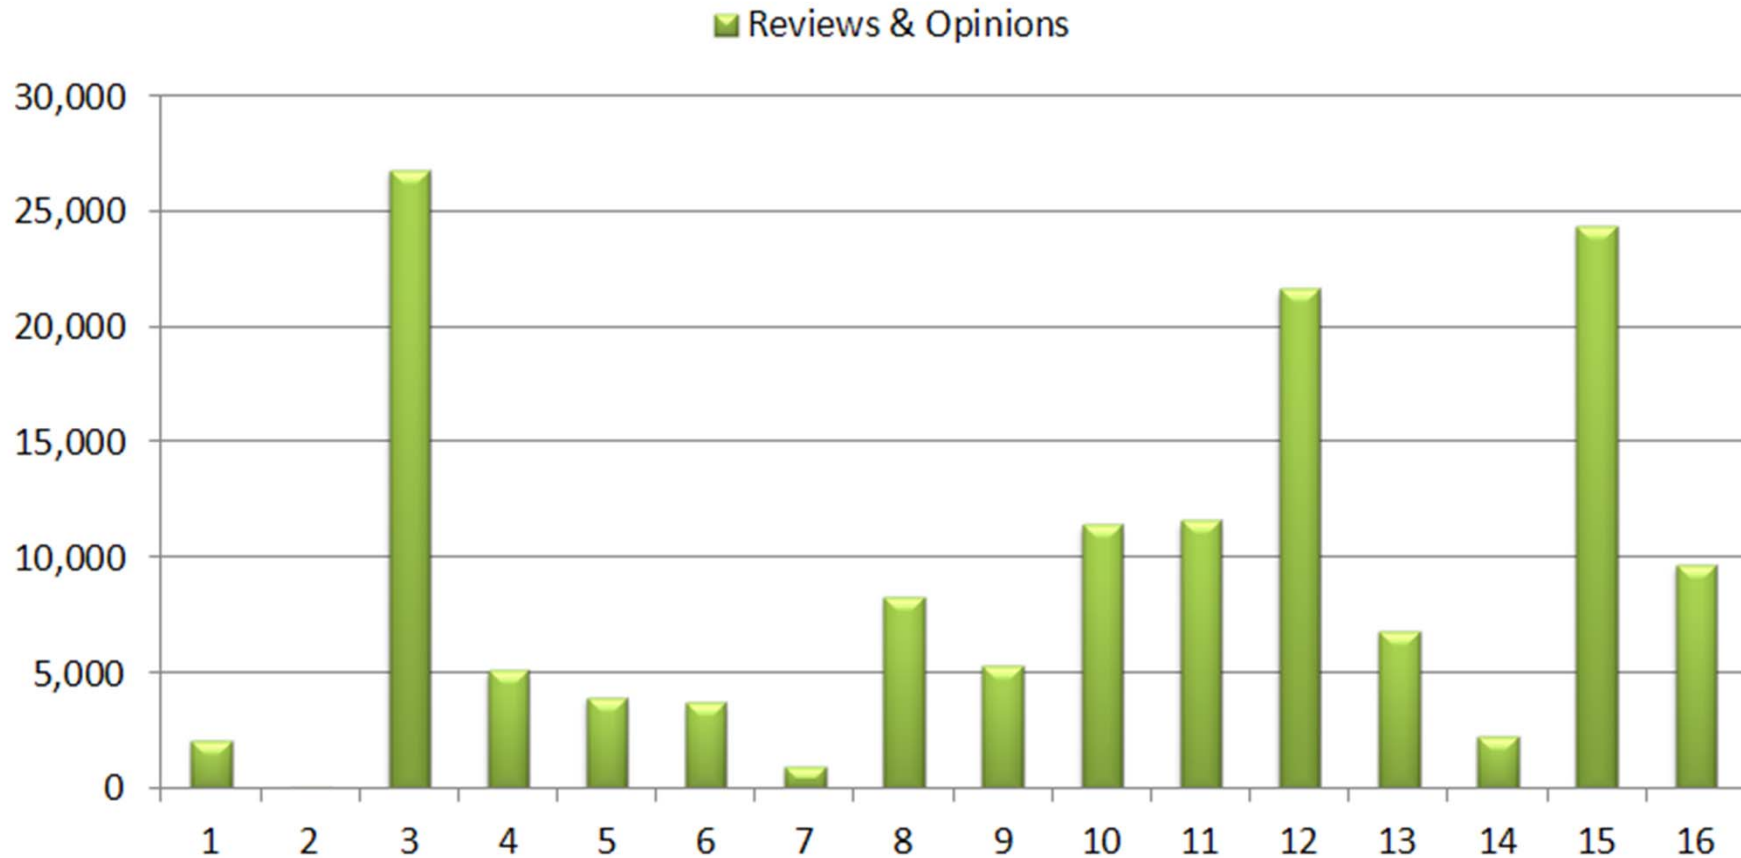

New Zealand Regional Review Analysis

Source: TripAdvisor Internal data Q3 2011

New Zealand Regional Review Analysis

Source: TripAdvisor Internal data Q3 2011