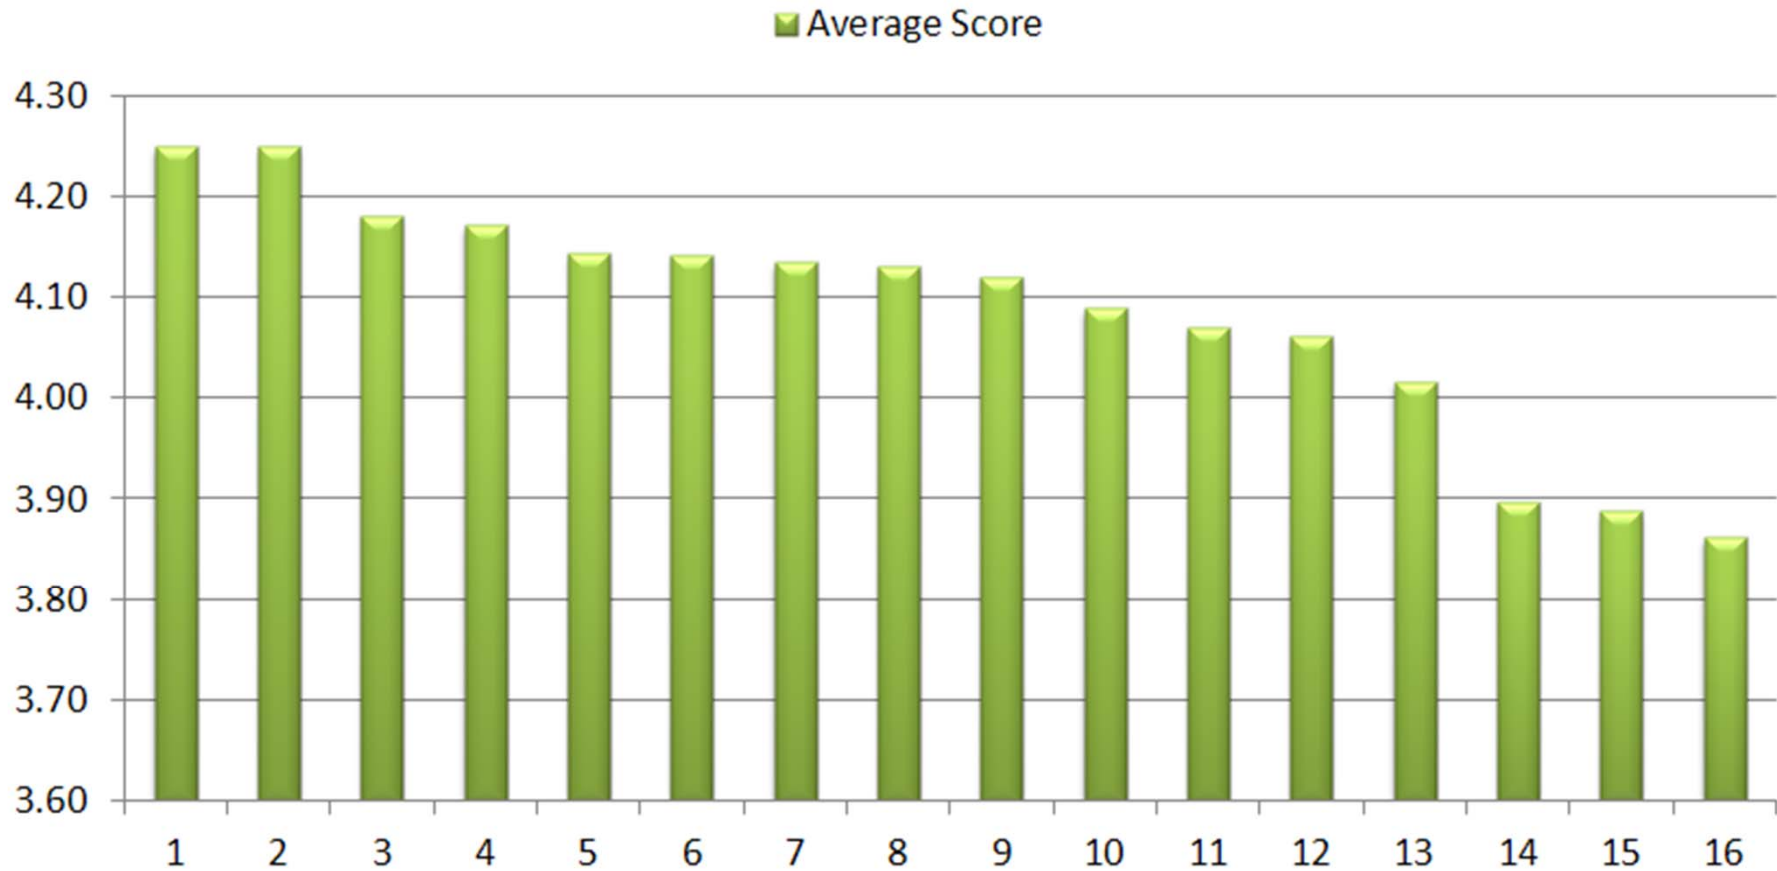

New Zealand Regional Review Analysis

Source: TripAdvisor Internal data Q3 2011

New Zealand Regional Review Analysis

Source: TripAdvisor Internal data Q3 2011