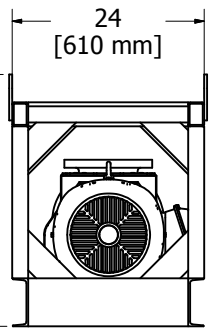

55 [1397 mm]

6" 150 LB ANSI RF FLANGE

M21001 PUMP

6" ANSI 150 LB RF FLANGE

12 [305 mm]

MOTOR, 25 HP 1750 RPM AT 60 HZ/
20 HP 1450 RPM AT 50 HZ

PH122 5.27:1 GEARBOX

7 13/16 [198 mm]

13 [331 mm]

28 [711 mm]

31 1/2 [800 mm]

138 [3505 mm]

139 1/4 [3537 mm]

NOTES:

1. APPROXIMATE WT = 1768 LB (804 KG)

DRAWN	LG	1/22/2010	 7519 Prairie Oak Dr Houston, TX 77086 281-893-4774 281-893-1027 FAX	
CHECKED				
QA			TITLE	
MFG			GENERAL ARRANGEMENT, M21001MX-25NI PC PUMP	
APPROVED			SIZE	DWG NO
			C	GA1212
			SCALE	SHEET 1 OF 1