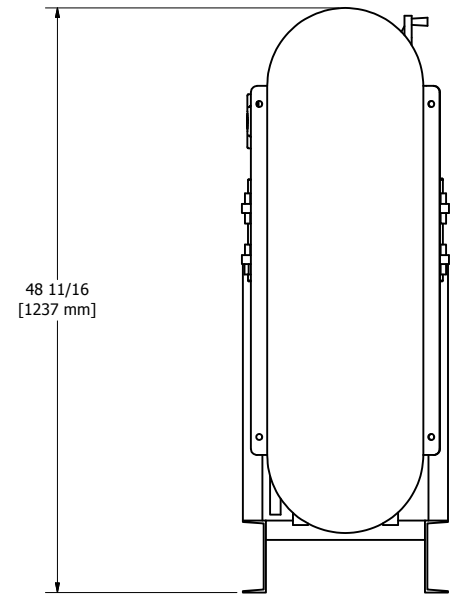

MOTOR, 10 HP 1750 RPM AT 60 HZ/
7.5 HP 1450 RPM AT 50 HZ, TEXP

GEARBOX, NMA-55 MECHANICAL
VARIABLE SPEED 0600 RPM

DRAWN	5/19/2010	 7519 Prairie Oak Dr Houston, TX 77086 281-893-4774 281-893-1027 FAX		
LG				
CHECKED		TITLE		
QA		GENERAL ARRANGEMENT, M2601SX-10N		
MFG		PUMP WITH A 10 HP MOTR AT 60 HZ OR 7.5		
APPROVED		HP MOTOR AT 50 HZ		
		SIZE	DWG NO	REV
		C	GA11688	
		SCALE	SHEET 1 OF 1	