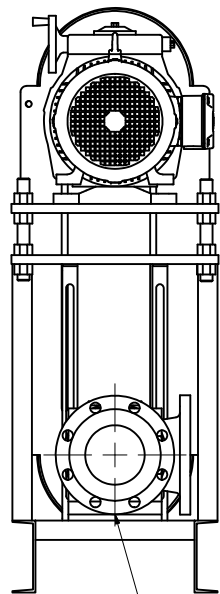

MOTOR, 10 HP 1750 RPM AT 60 HZ/
7.5 HP 1450 RPM AT 50 HZ, TEXP

GEARBOX, NMA-55 MECHANICAL
VARIABLE SPEED 0600 RPM

DRAWN	5/19/2010	 7519 Prairie Oak Dr Houston, TX 77086 281-893-4774 281-893-1027 FAX		
LG				
CHECKED		TITLE		
QA		GENERAL ARRANGEMENT, M2601SX-10N		
MFG		PUMP WITH A 10 HP MOTR AT 60 HZ OR 7.5		
APPROVED		HP MOTOR AT 50 HZ		
		SIZE	DWG NO	REV
		C	GA11688	
		SCALE	SHEET 1 OF 1	