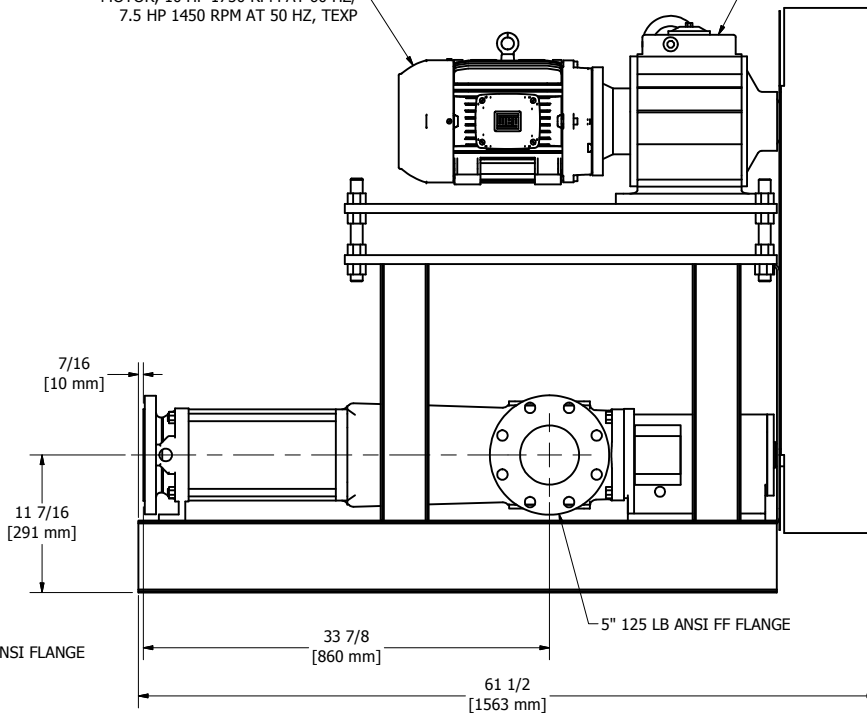

MOTOR, 10 HP 1750 RPM AT 60 HZ/
7.5 HP 1450 RPM AT 50 HZ, TEXP

GEARBOX, NMA-55 MECHANICAL
VARIABLE SPEED 0600 RPM

DRAWN	5/19/2010	 7519 Prairie Oak Dr Houston, TX 77086 281-893-4774 281-893-1027 FAX		
LG				
CHECKED		TITLE		
QA		GENERAL ARRANGEMENT, M2601SX-10N		
MFG		PUMP WITH A 10 HP MOTR AT 60 HZ OR 7.5		
APPROVED		HP MOTOR AT 50 HZ		
		SIZE	DWG NO	REV
		C	GA11688	
		SCALE	SHEET 1 OF 1	