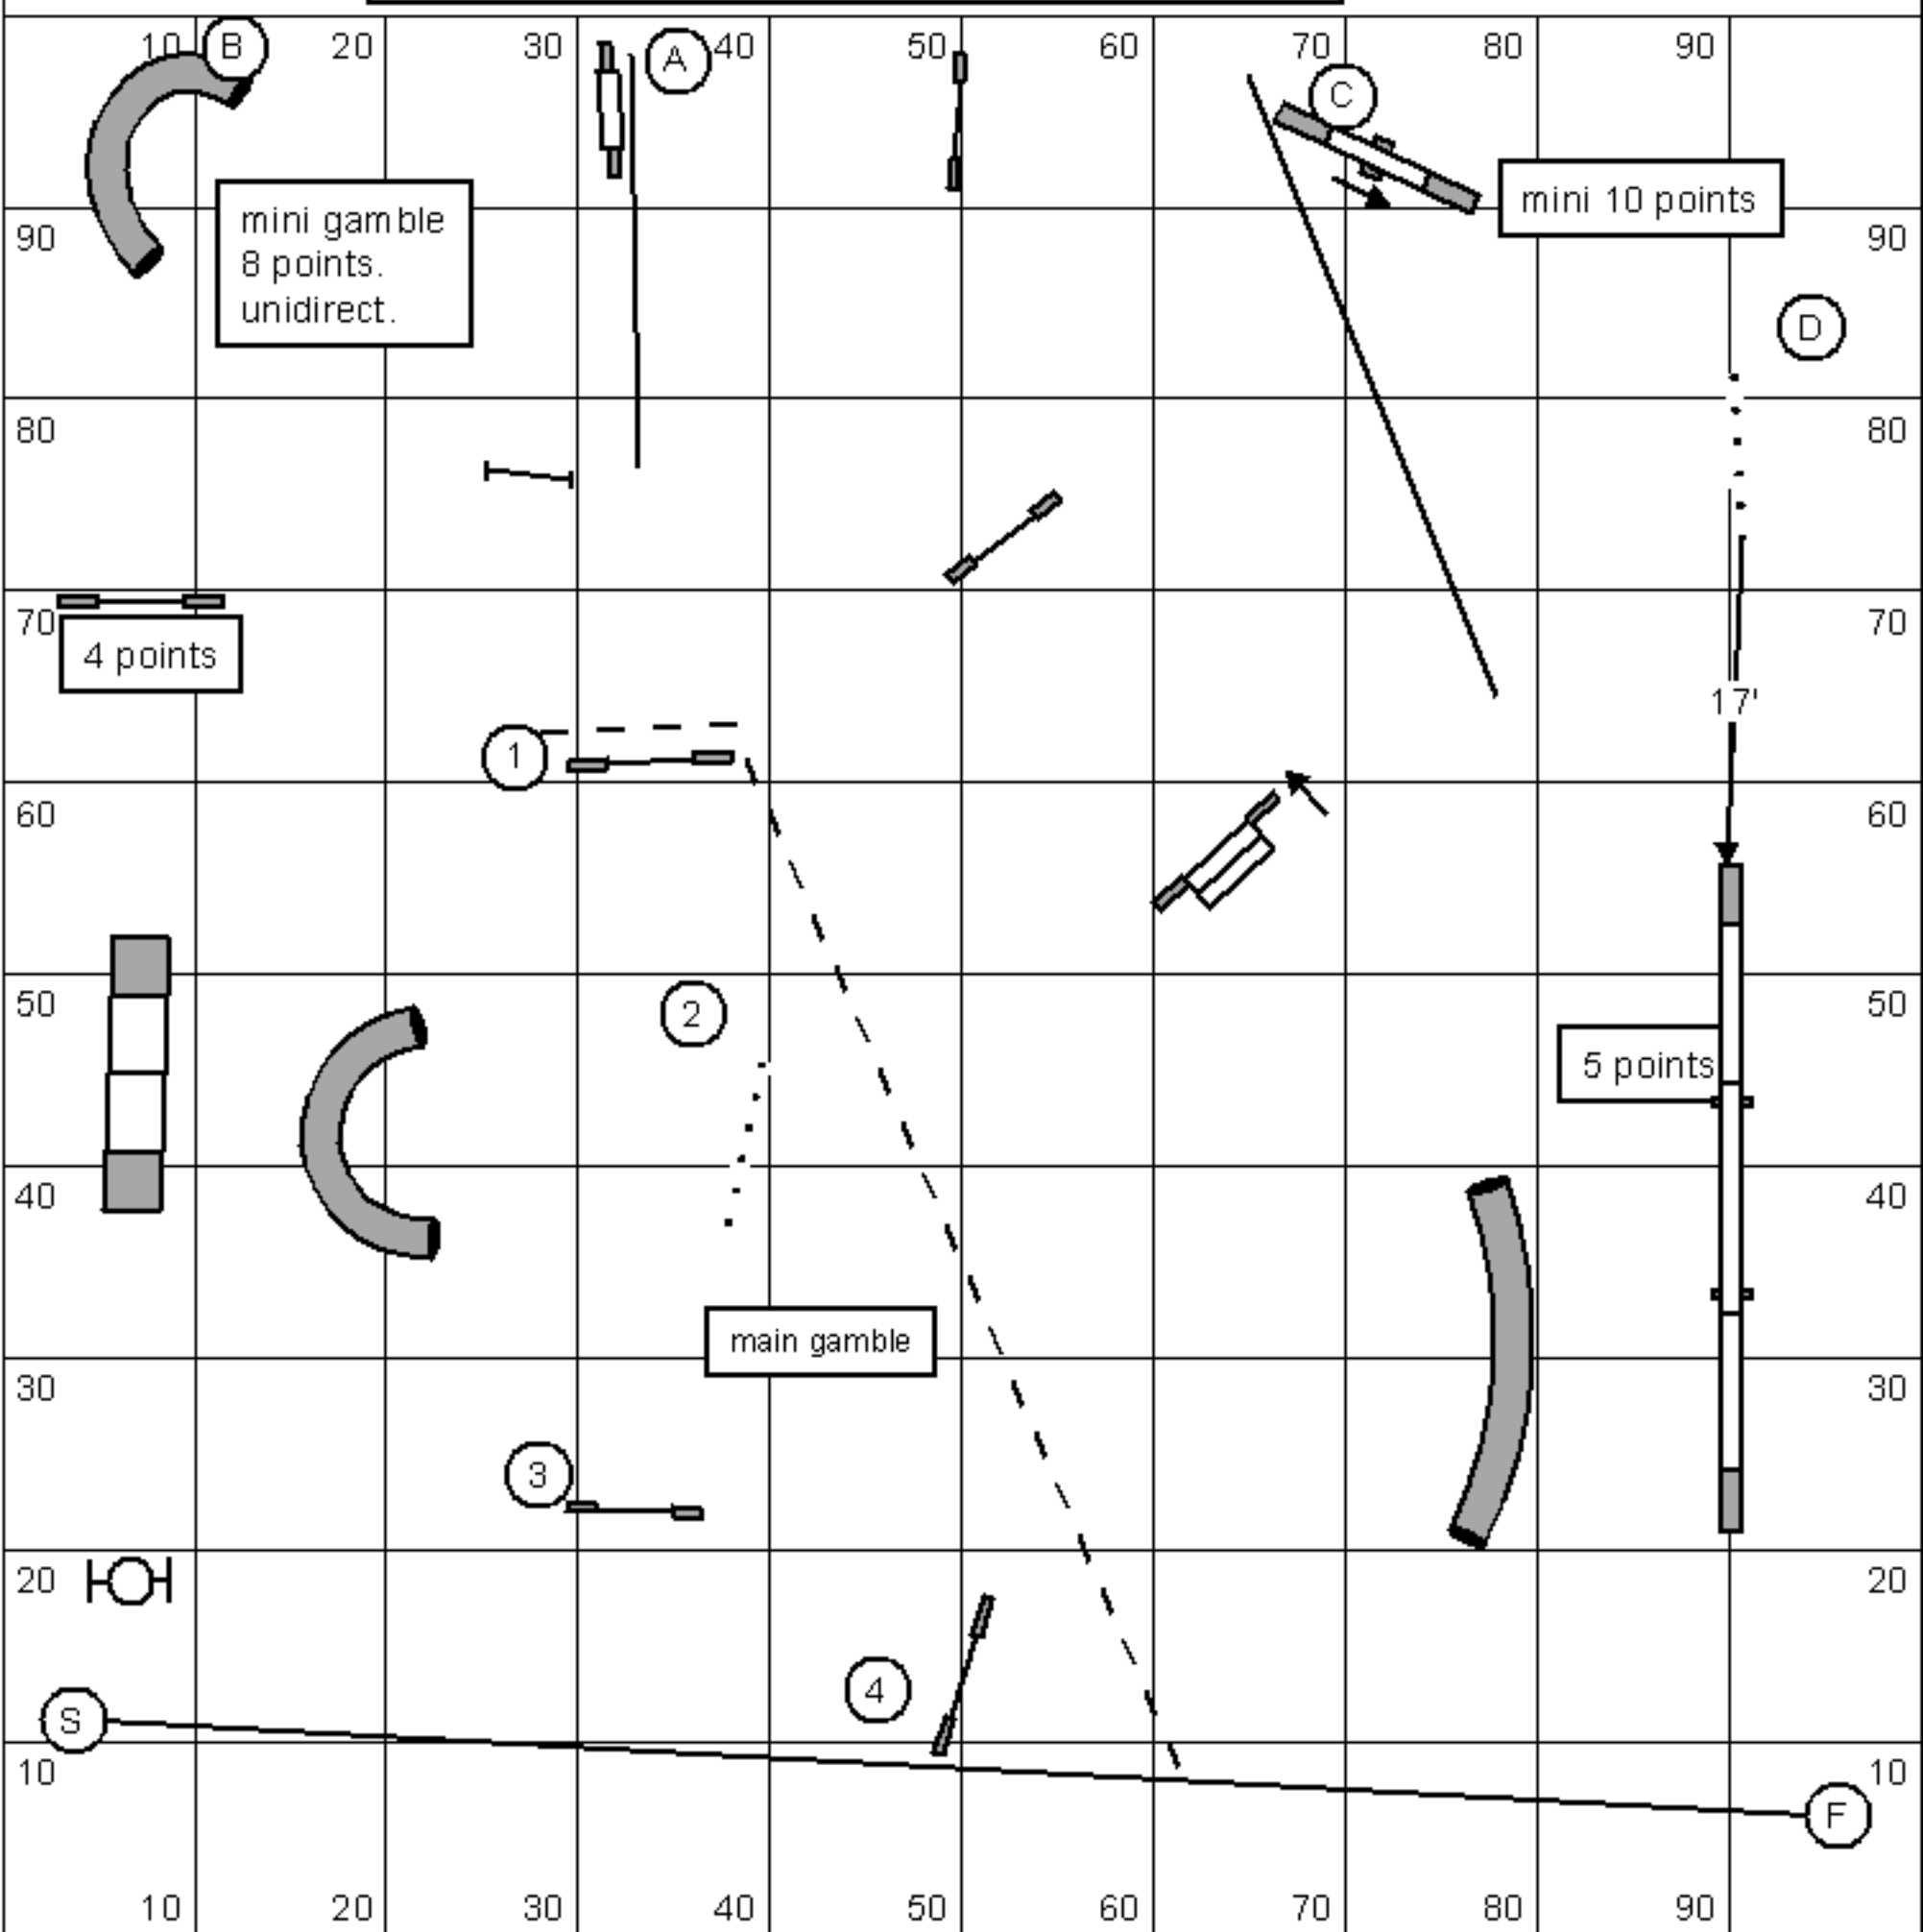

AAC REGIONALS 2009 F.LALONDE-GAMBLER 103

Opening: 40 sec gamble time : open : 20 sec open vet: 24 sec
 mini: 22 sec mini vet: 26 sec

by Francine Lalonde