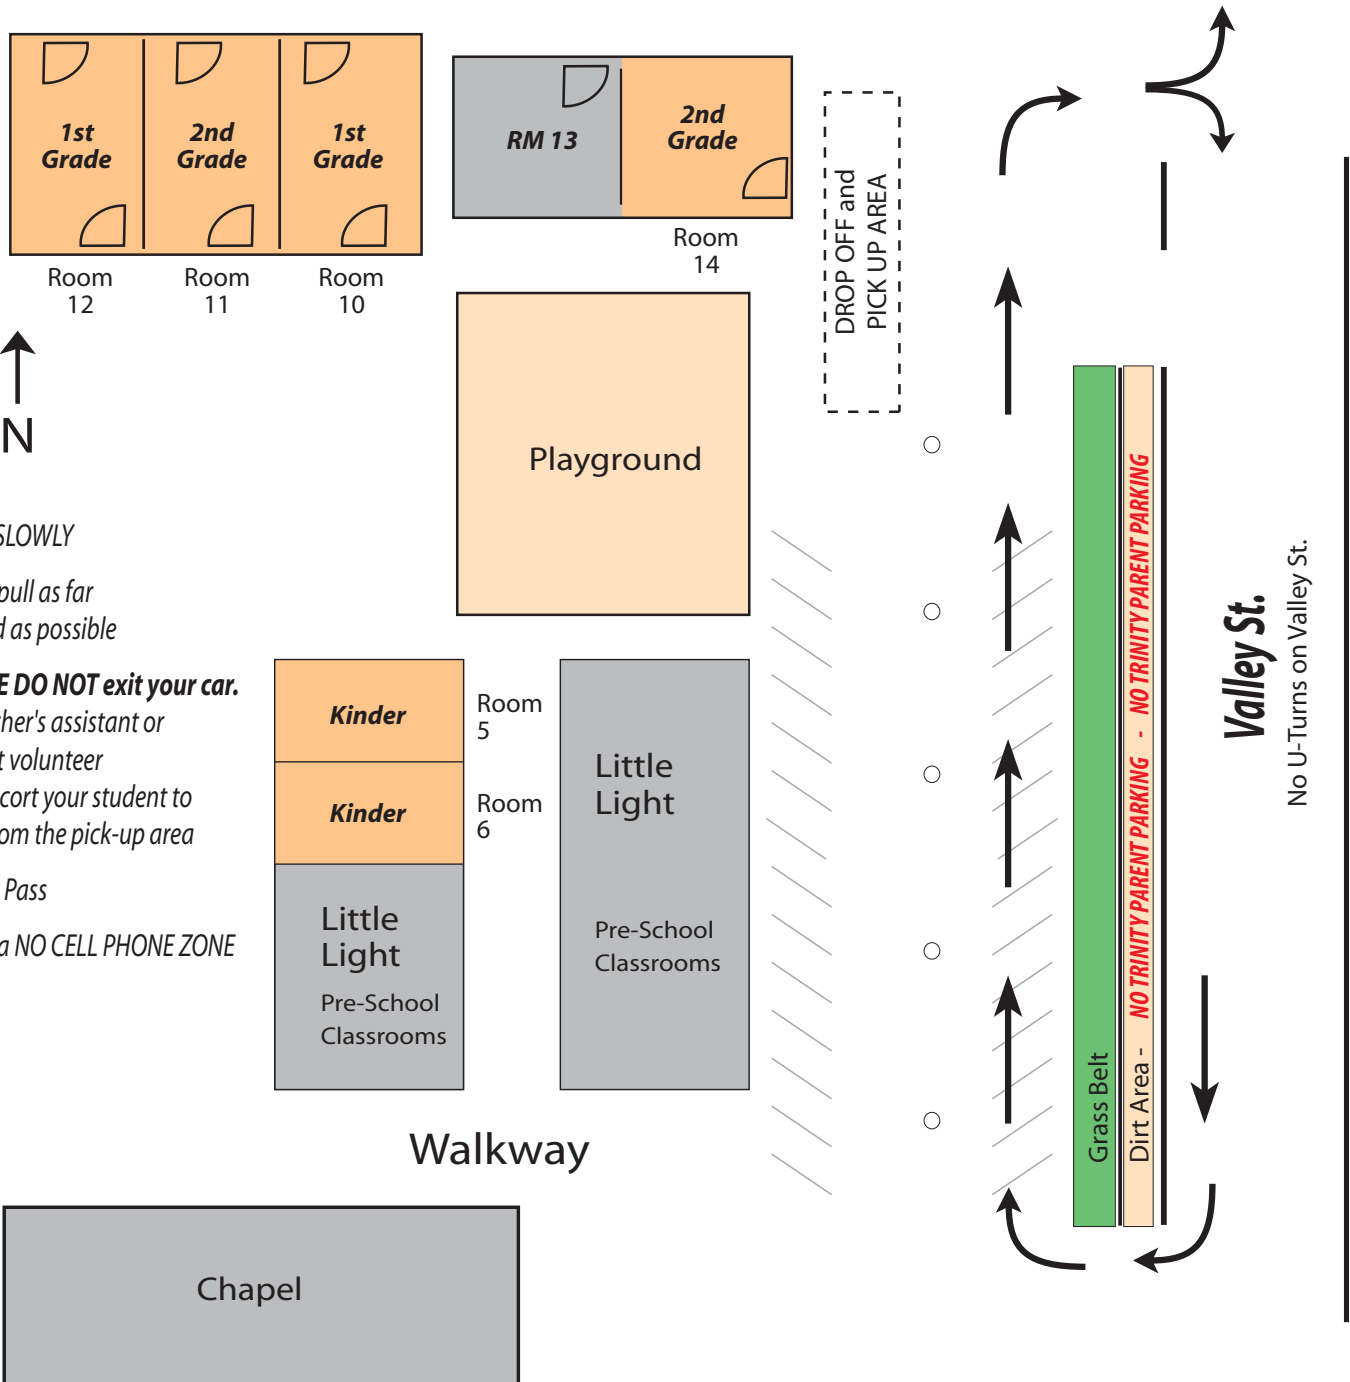

TRINITY CLASSICAL ACADEMY
TCA NORTH CAMPUS
 Little Light Pre-School/First Baptist Church
 K thru 2nd Grade

7:55am - Drop Off Begins, K-2nd
 8:10am - School Begins
 12:15pm - 1/2 Day Kinder Dismissed
 2:40pm - Full Day Kinder-2nd Dismissed

When picking up or dropping off students at TCA, we hope you will keep in mind this verse for all drivers:

“A man's wisdom gives him patience; it is to his glory to overlook an offense.”

Proverbs 19:11

- DRIVE SLOWLY
- Please pull as far forward as possible
- **PLEASE DO NOT exit your car.**
A teacher's assistant or parent volunteer will escort your student to and from the pick-up area
- Do Not Pass
- This is a NO CELL PHONE ZONE

“Patience is something you admire in the driver behind you and scorn in the one ahead.”

Anonymous

TRINITY CLASSICAL ACADEMY
TCA SOUTH CAMPUS
 Seventh Day Adventist Church
 3rd thru 9th Grade

7:45am - Drop Off Begins, 3rd-9th