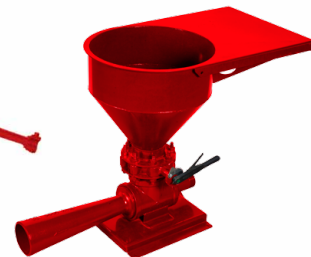

PSI Product Line

Pumps

MAX2000[®] Progressive Cavity Pumps
Centrifugal Pumps
(Diesel or Electric Driven)
Trash Pumps
Gear Pumps
Fuel Filtration Pumping Stations
Brake Cooling Units

Mixing Equipment

MAX2000[®] Mud Agitators
MAX2000[®] Mud Guns
MAX2000[®] Mud Mixing Hoppers

Solids Control Equipment

VAK500[®], VAK1000[®], VAK1200[®] Vertical Compact Vacuum Degassers
Desanders
Desilters
Atmospheric Degassers
Mud Gas Separators
(H₂S Trim & ASME Vessels are available)
Suction Strainers
MAX2000[®] Bug Blaster