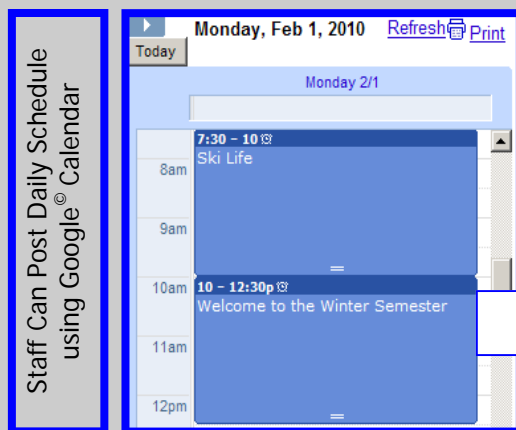

Integrated Campus Warning and Information System

24/7 Campus Alert and Notification System

Or is it a 24/7 Campus Notification and Alert System?

Use it for daily routine announcements, class schedule **and** for emergencies.

Return of Investment in one year as the system is used for day-to-day operation, while providing the comfort of knowing that people at risk will be immediately notified in emergencies to keep them safe.

A Integrated alert is as easy as **A B C**

Affected Area(s)

- ☐ ALL Locations
- ☐ Architecture Building, 601
- ☐ Fine Art / Advertising / Fo
- ☐ Fine Art/ Graduate Photog
- ☐ Graduate Painting Studios
- ☒ **Housing**
  - + ☐ 1055 Pine St
  - ☒ 655 Sutter St
    - ☒ 1st Fl
    - ☒ 6th Fl
  - + ☐ 860 Sutter St
  - + ☐ 620 Sutter St
  - + ☐ 825 Sutter St
- ☐ Illustration/Animation Buil
- ☐ Interior Architecture & De
- ☐ Liberal Arts/Auditorium, 4

B Details

Authoritative Source of Message:
Campus Security Dis

One Line Summary (C)
ATTENTION! THIS IS

Situation:
ATTENTION! THIS IS A

Instructions:
PLEASE DO NOT RES

C Incident Type:
Actual Incident

Expected Duration:
2.0 hours

Tools To Activate

☐ Email	☒ Indoor PA	☐ Outdoor Sirens
☐ Radio Bcast	☐ Phone Bulletin Board	☒ SMS
☐ LED Signs	☐ Blue Phones	☐ Cable TV
☐ EDIS	☐ Telephone	☒ BamBox Pop-Up
☐ RDBS Alert Radios	☐ Safety Web Page	☒ LCD Screens

Delivery tools combine LCD, TV, Email, SMS, Speakers, Sirens, PC Pop-Up, LED Signs, Radio, Fire Alarm, Phones and many others.

Call today for a free consultation