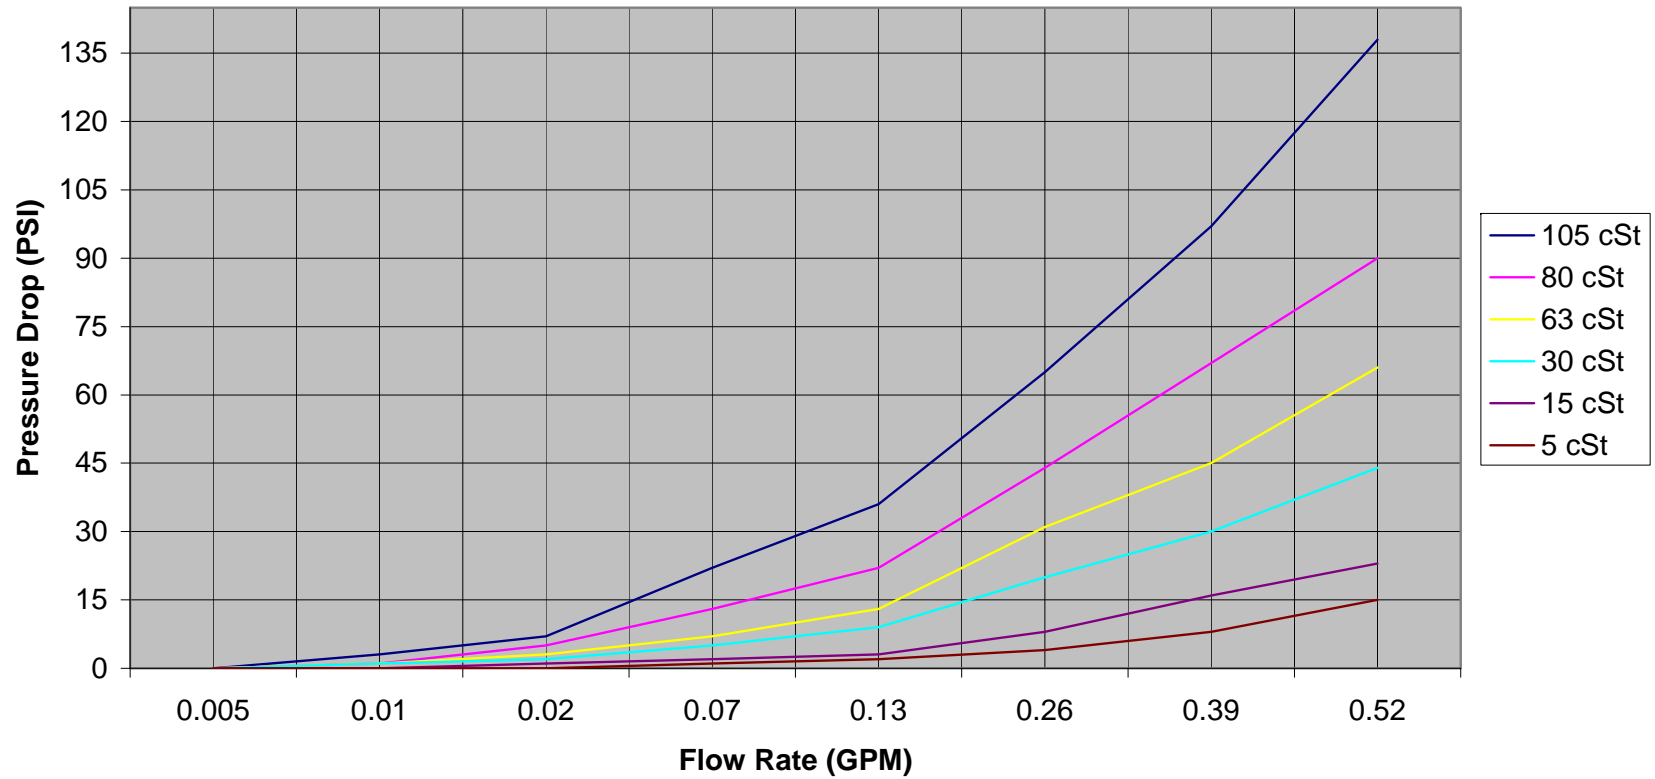

JVx-01CG PRESSURE DROP CHART

Model: JVM-10CG
Flow Rate vs. Pressure Drop

JVx-15CG PRESSURE DROP CHART

JVx-20CG PRESSURE DROP CHART

JVx-30CG PRESSURE DROP CHART

JVx-60CG PRESSURE DROP CHART