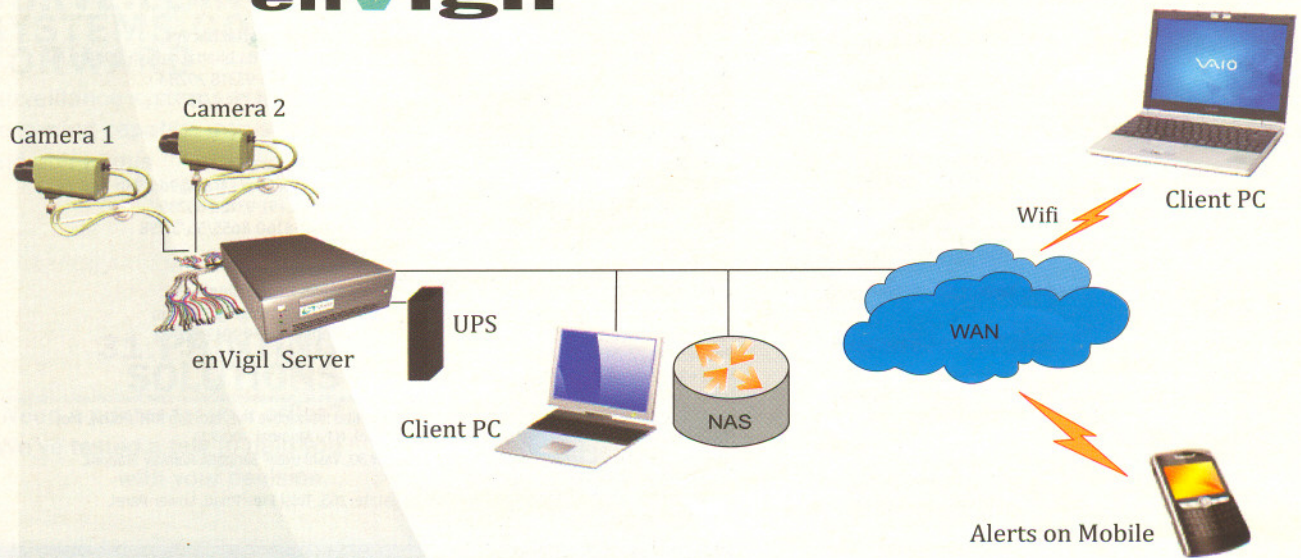

enVigil

Market demands evolving from DVRs , NVRs to NVSS

Video Surveillance devices connected over internet raise concerns over Secure access, VPN capabilities, Unpredictable bandwidth , network environment, direct authorization control etc. Networked Video Surveillance System (NVSS) is the natural next step for video surveillance.

Cradle's enVigil is industries one of the first Networked Video Surveillance System.

enVigil - Available in both Commercial & Enterprise series

- Ruggedized design suitable for Indian conditions
- Support up to 32 video and audio channels per server
- Best video quality irrespective of location by adapting to available bandwidth
- Industry Compliant H.264 & MPEG4 compression
- Instant alerts on your mobile via SMS
- Advanced user access & management options
- Dynamic DNS support - so no need of static IP
- Extensible storage support through NAS and RAID
- Secure Access over VPN