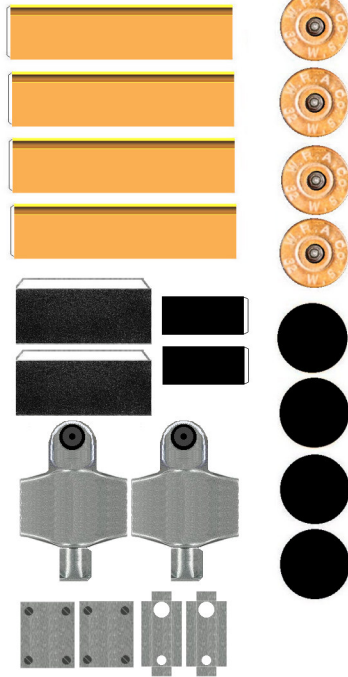

Drive-by

a skateboard
paper toy by
Phil Shore 2008