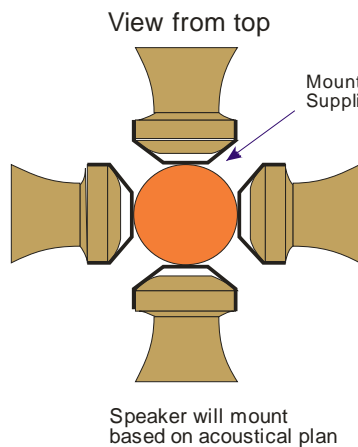

Siren with Radio or Wired Remote—Self Install Kit

- Order the self install siren kit to minimize costs and increase install time all over the world.
- The kit includes a remote controller over radio, and sirens ready for local installation with a step-by-step instructions. Local electrician can communicate with our technical staff to answer questions and support reliable installation.
- Siren power varies based on the requirements. Installation methods supported are on pole and on rooftops, with or without solar power. The diagram shown on this page is an example only.
- We suggest using our EZ Siren Modeler to assess the number and power of speakers required.