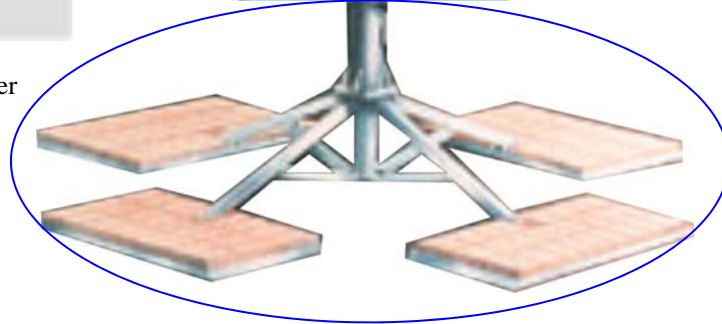

Optional Roof Mount Base