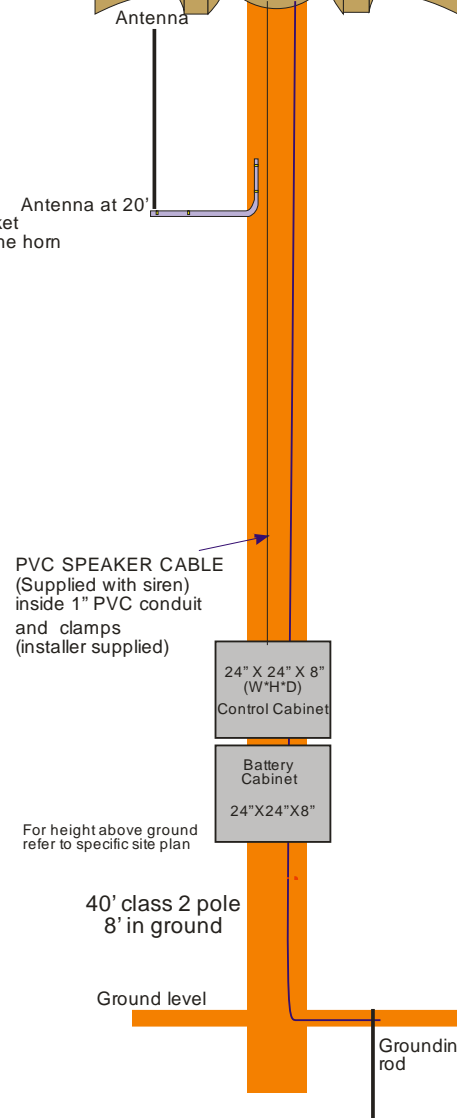

Siren with Radio or Wired Remote—Self Install Kit

- Order the self install siren kit to minimize costs and increase install time all over the world.
- The kit includes a remote controller over radio, and sirens ready for local installation with a step-by-step instructions. Local electrician can communicate with our technical staff to answer questions and support reliable installation.
- Siren power varies based on the requirements. Installation methods supported are on pole and on rooftops, with or without solar power. The diagram shown on this page is an example only.
- We suggest using our EZ Siren Modeler to assess the number and power of speakers required.