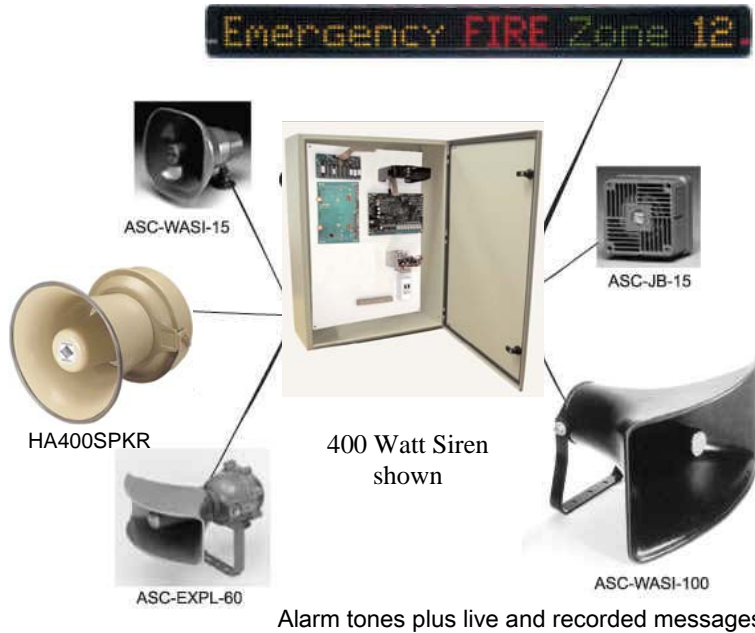

## Indoors / Outdoors Electronic Siren/Voice System

Warn and Notify

Alarm tones plus live and recorded messages

HIGH POWER  
VOICE SIREN  
400 - 3,200 WATTS

Activate via:

- Radio
- Network
- Telephone
- Computer
- Push Button
- CAP Server
- Sensors
- Adapt to your needs

CALL FOR OUR SPECIAL PRICE

Standard equipment includes a NEMA4 Stainless Steel Siren control enclosure with enclosure mounting bracket and mounting hardware and:

- an attached isolated and ventilated battery compartment (for sirens with more than 400 Watt)
- a Class D Amplifier integrated with a high performance controller section,
- a conventional VHF or UHF radio and mounting hardware,
- an intrusion switch,
- a temperature compensated battery charger and
- a power ON/OFF circuit breaker.

## HA-416

Omni directional siren, Featuring :

- 1600 Watts of High powered voice and siren tone output.
- Using 4 HA400SPKR, 360° Continuous sound coverage pattern
- 121dB rated at 100 ft.
- 6 Standard signals from a selection of 13 programmable tones
- 24Vdc battery operation

## HA-832

Omni directional siren, Featuring :

- 3200 Watts of High powered voice and siren tone output.
- Using 8 HA400SPKR, 360° Continuous sound coverage pattern
- 127dB rated at 100 ft.
- 6 Standard signals from a selection of 13 programmable tones
- 24Vdc battery operation