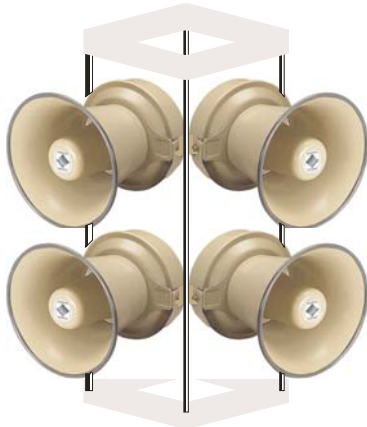

HA-416D

Directional siren, Featuring :

- 1600 Watts of High powered voice and siren tone output.
- Using 4 HA400SPKR, directional sound coverage pattern
- 121dB rated at 100 ft.
- 6 Standard signals from a selection of 13 programmable tones
- 24Vdc battery operation

Options include:

Radio decoder, telephone dialup activation, prerecorded voice messages, prerecorded bugle calls, Two Way diagnostics.