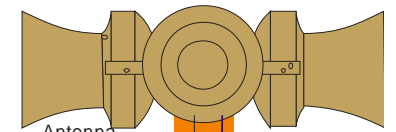

Siren with Radio or Wired Remote—Self Install Kit

- Order the self install siren kit to minimize costs and increase install time all over the world.
- The kit includes a remote controller over radio, and sirens ready for local installation with a step-by-step instructions. Local electrician can communicate with our technical staff to answer questions and support reliable installation.
- Siren power varies based on the requirements. Installation methods supported are on pole and on rooftops, with or without solar power. The diagram shown on this page is an example only.
- We suggest using our EZ Siren Modeler to assess the number and power of speakers required.